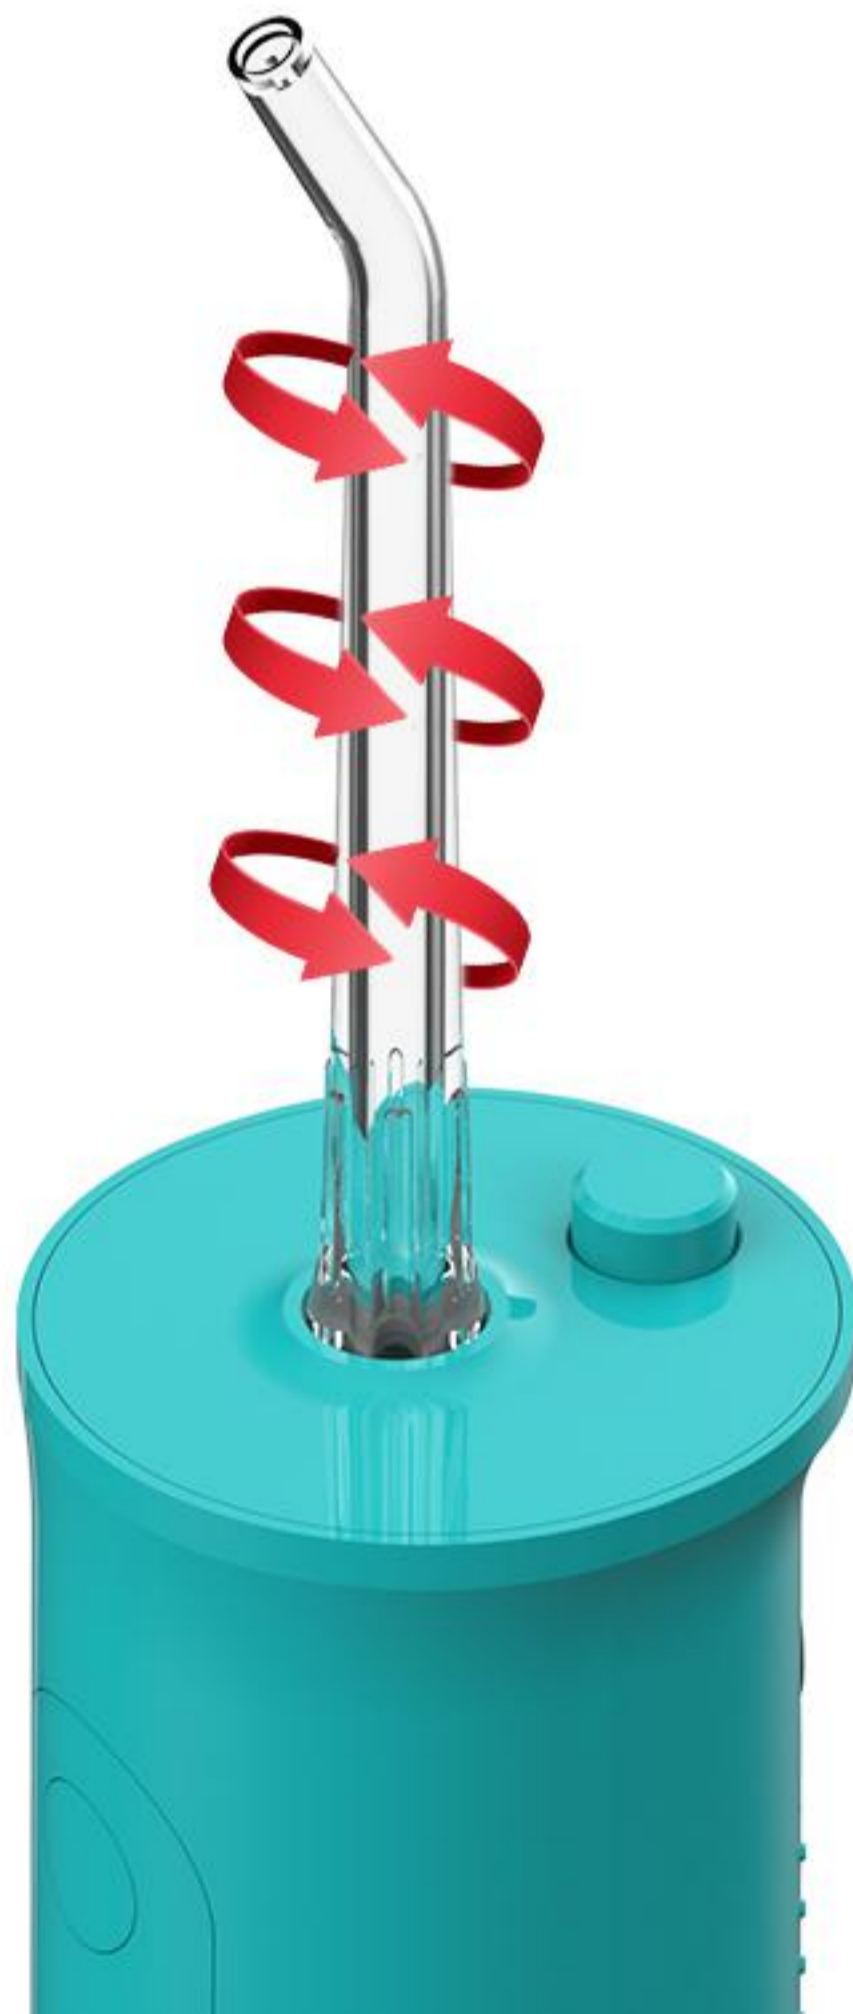

# Small and Exquisite more convenient for store

Portable and dust-proof nozzle storage box

# 360° All-around Cleaning

360° Rotatable Nozzle to clean mouth thoroughly, put nozzle into mouth and adjust it towards any angle to wash and clean

teeth surface

gingival trough

teeth surface

gingival trough